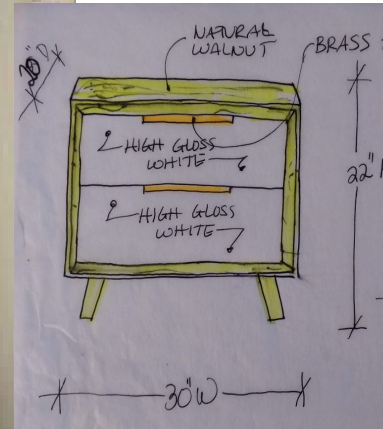

Pendant light trio

Wood paint color

Wall paint color

Decorative Mirror option #1

Decorative Mirror option #2

Bedside Sconces x 2

Floor Lamp

Lounge chair with ottoman

Owner's Suite Furnishings

DIANA JONASON
INTERIOR DESIGN

Owner's Suite Final Photo

Owner's Suite Final Photo

36x42
Lighted
Mirror w/TV

Porcelain Slabs Polished Calacatta

Tub Set- Satin Nickel
Finish (TYP)

White Air Tub