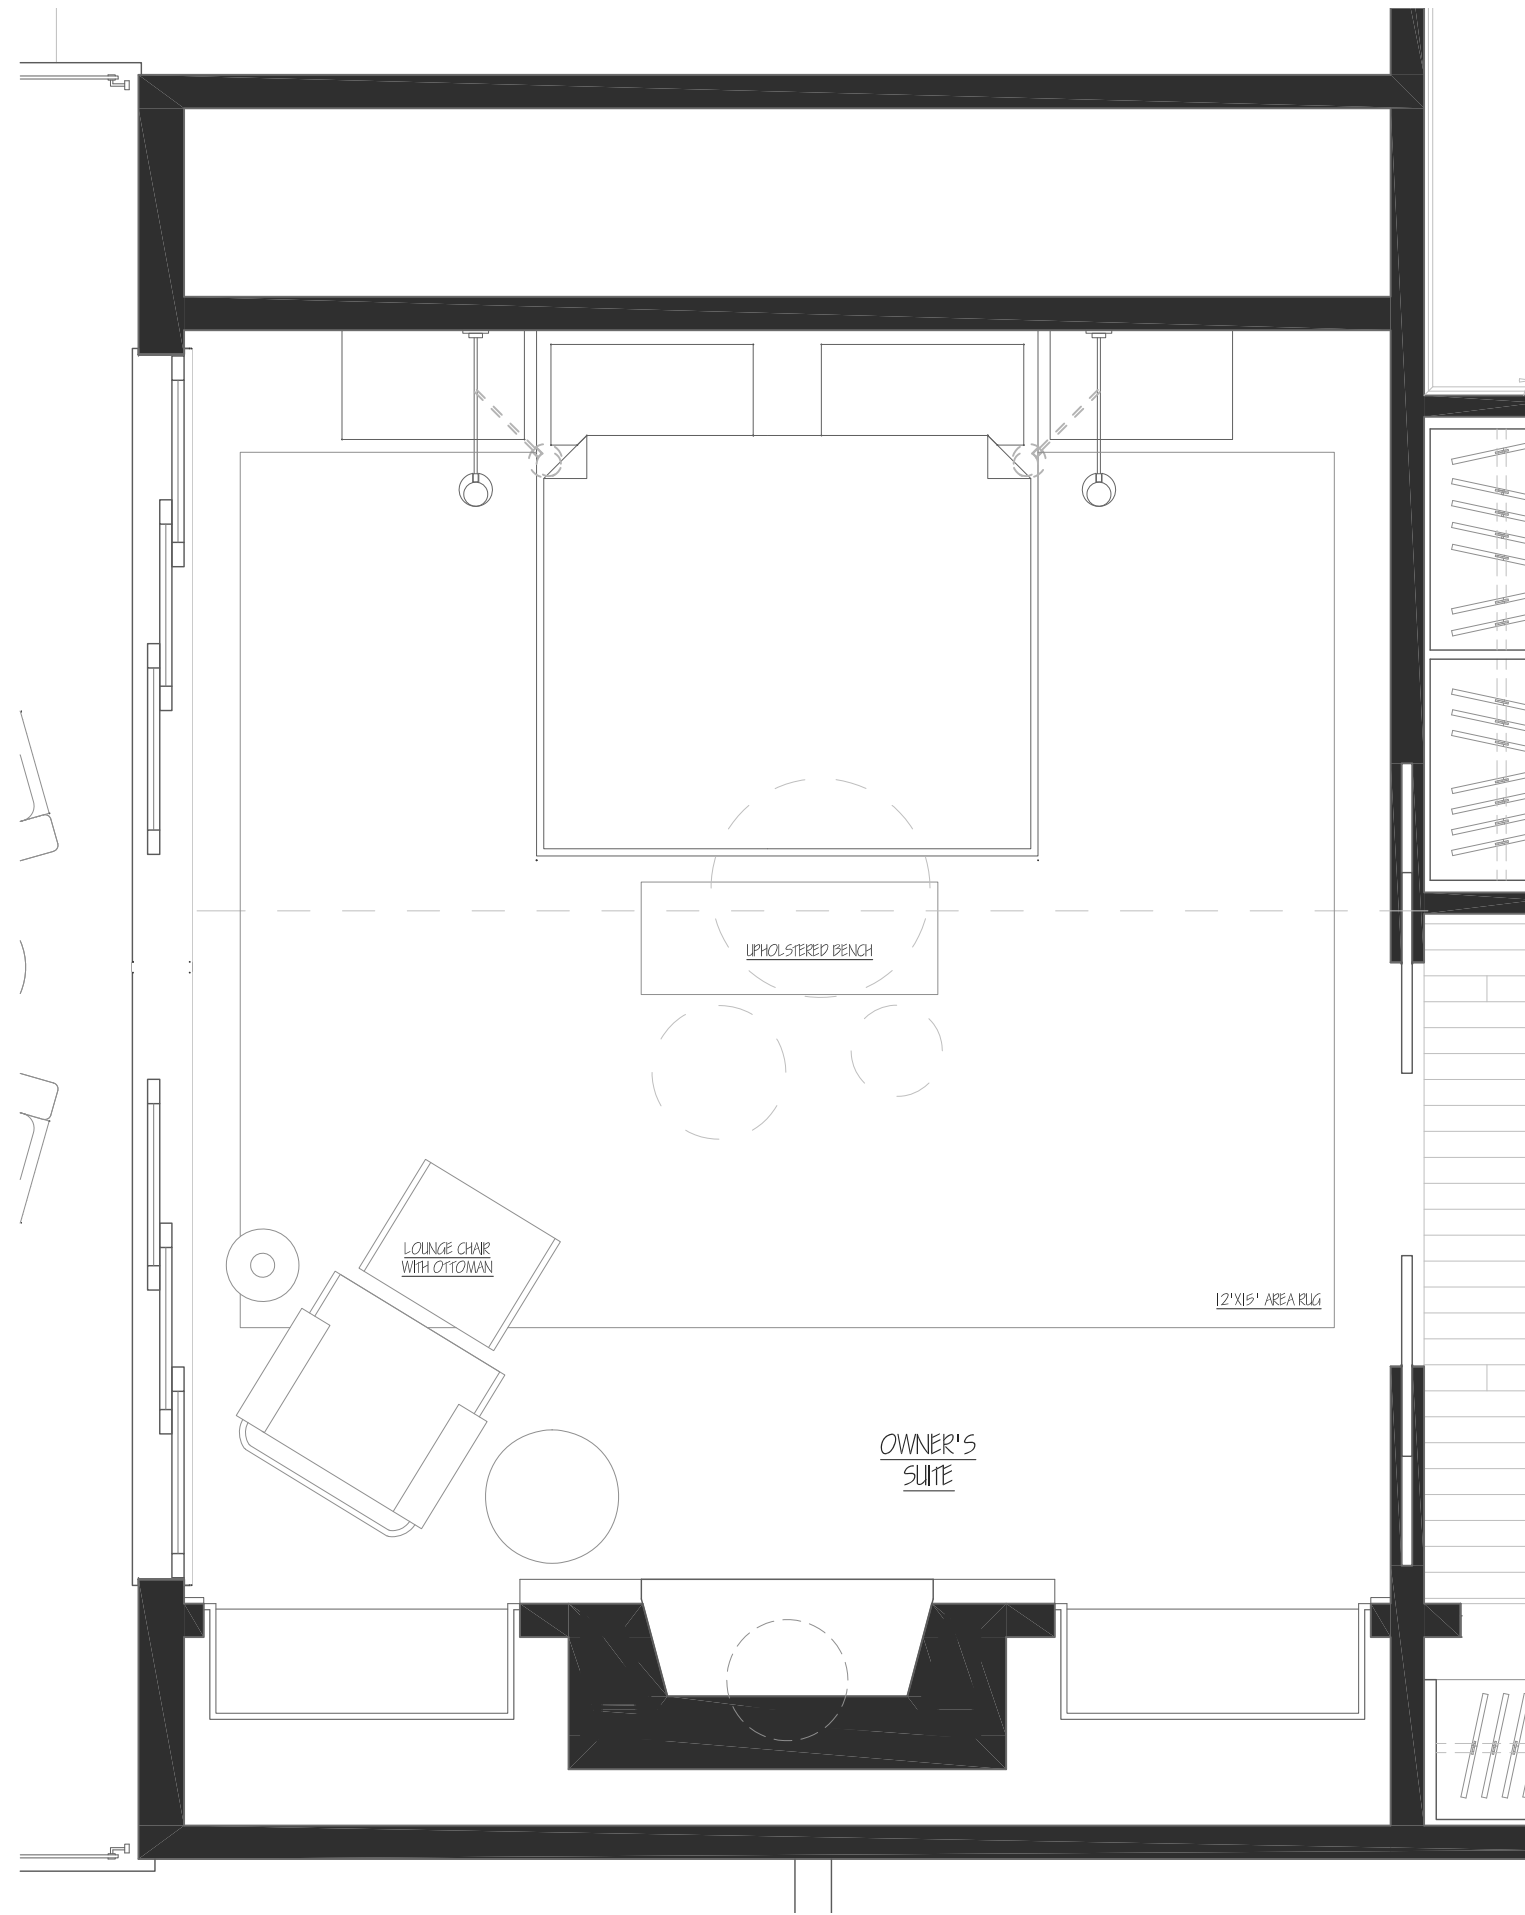

Pendant light trio

Wood paint color

Wall paint color

Decorative Mirror option #1

Decorative Mirror option #2

Bedside Sconces x 2

Floor Lamp

Lounge chair with ottoman

Owner's Suite Furnishings

DIANA JONASON
INTERIOR DESIGN

Owner's Suite Final Photo

Owner's Suite Final Photo

36x42
Lighted
Mirror w/TV

Porcelain Slabs Polished Calacatta

Tub Set- Satin Nickel
Finish (TYP)

White Air Tub

Polished Quartz Tub Deck,
Shower Seat and Tub surround

24" x 24" Porcelain Floor Tiles
Stacked Installation
Grout: Mapei #107 Iron

Shower Niche:
12" W x 12" H
Satin Nickel
Schluter Edge

Black Shower
Door Frame &
Window Trim Finish

Paper
Holder

Toilet

Stainless Steel
Door Lever

Owner's Suite Bathroom

Owner's Suite Floor Plan