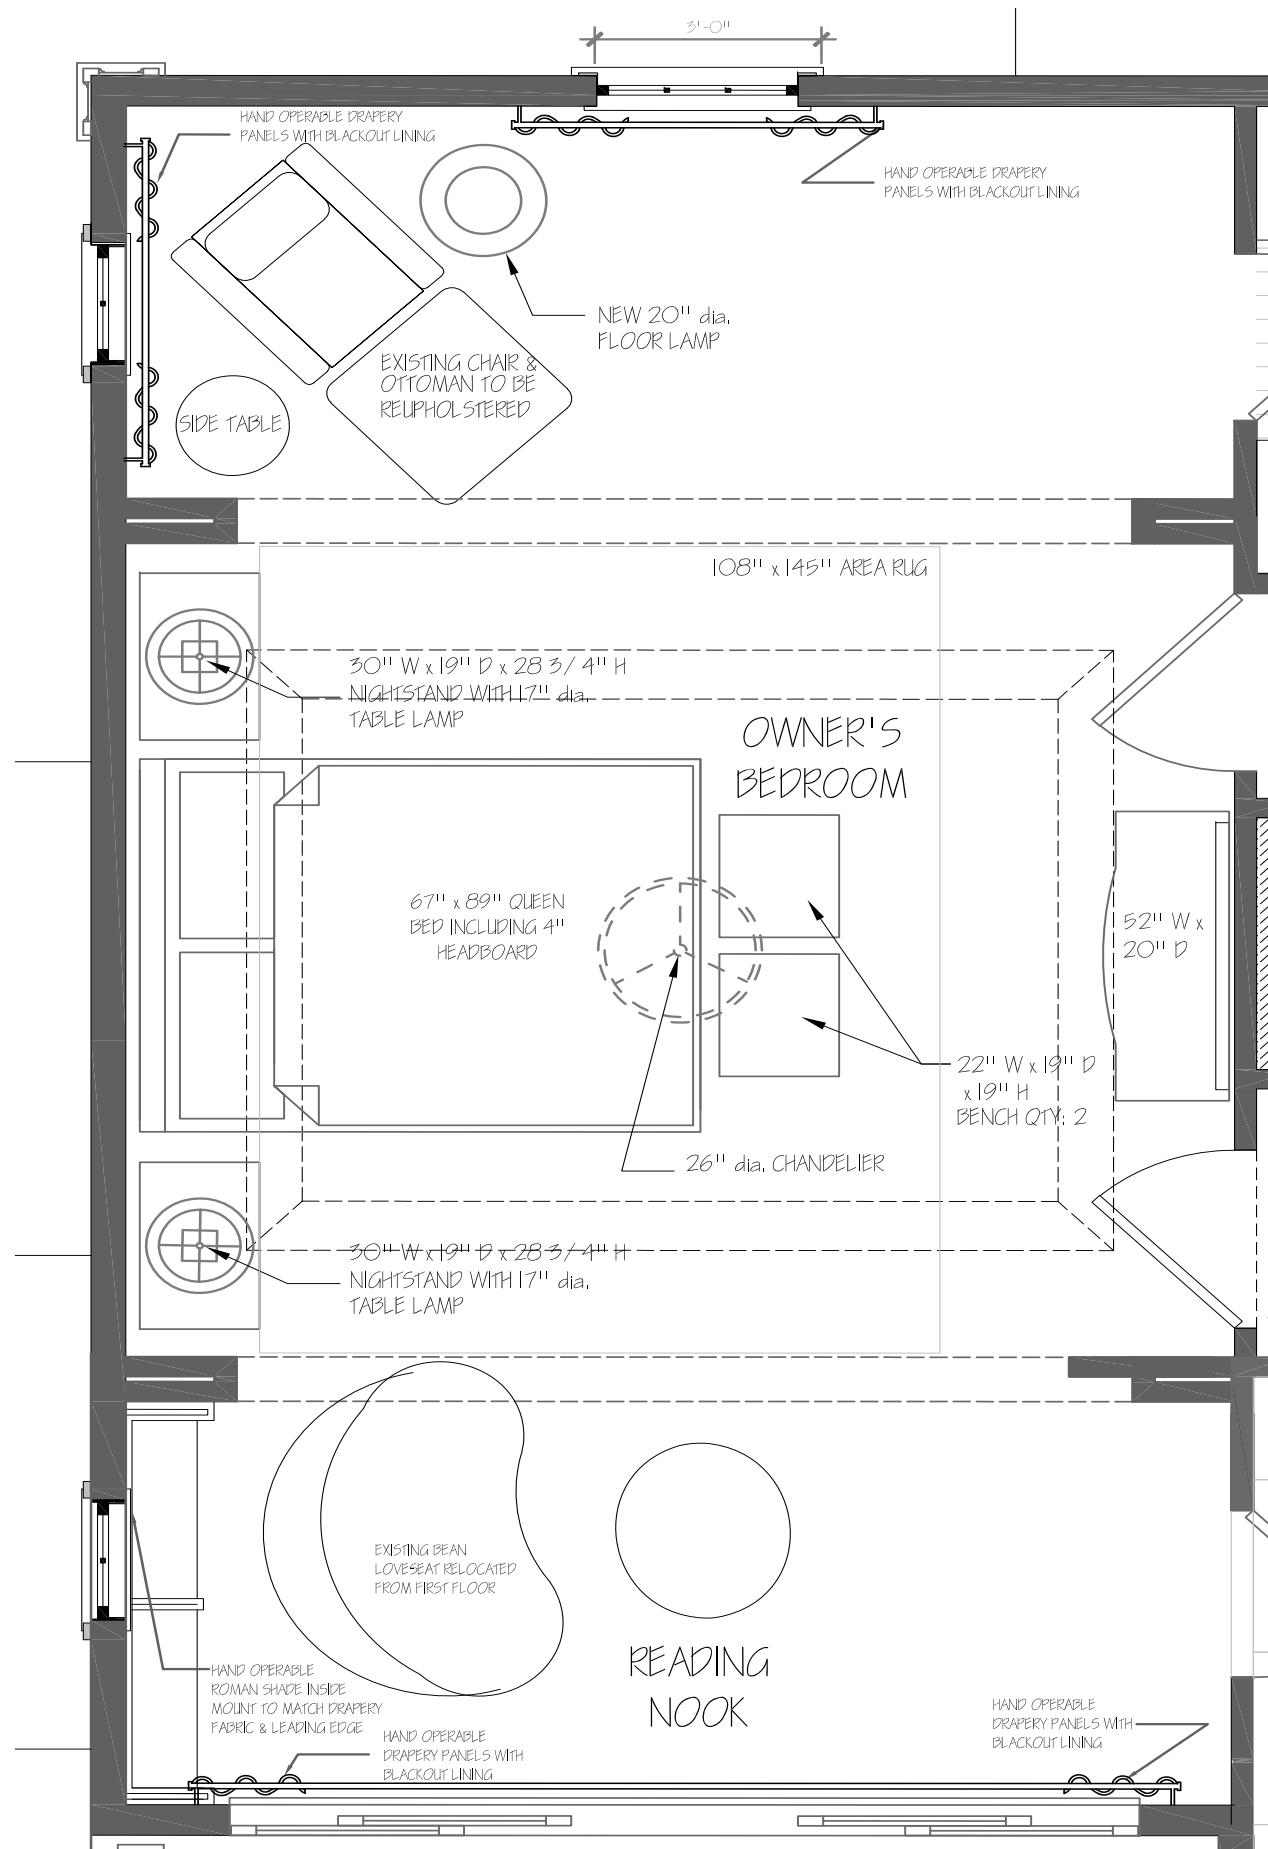

Floor Lamp

Fabric for chair & ottoman

26" dia. chandelier

Wallcovering in Frame behind bed

Headboard fabric

Trim Paint
Color #OC-117
Simply white

Drapery hardware

Wall Paint
Color #1464
Light Pewter

Fabric for EuroShams

Queen platform bed with
75" H headboard

Leading edge

Drapery fabric

Faux fur boudoir pillow & throw

Seaglass Shagreen for benches

22"W x 19"D x 19"H
Ottoman Qty: 2

Existing loveseats to be relocated

Existing Area Rug to be used

OWNER'S SUITE DESIGN BOARD

OWNER'S SUITE FURNISHING PLAN