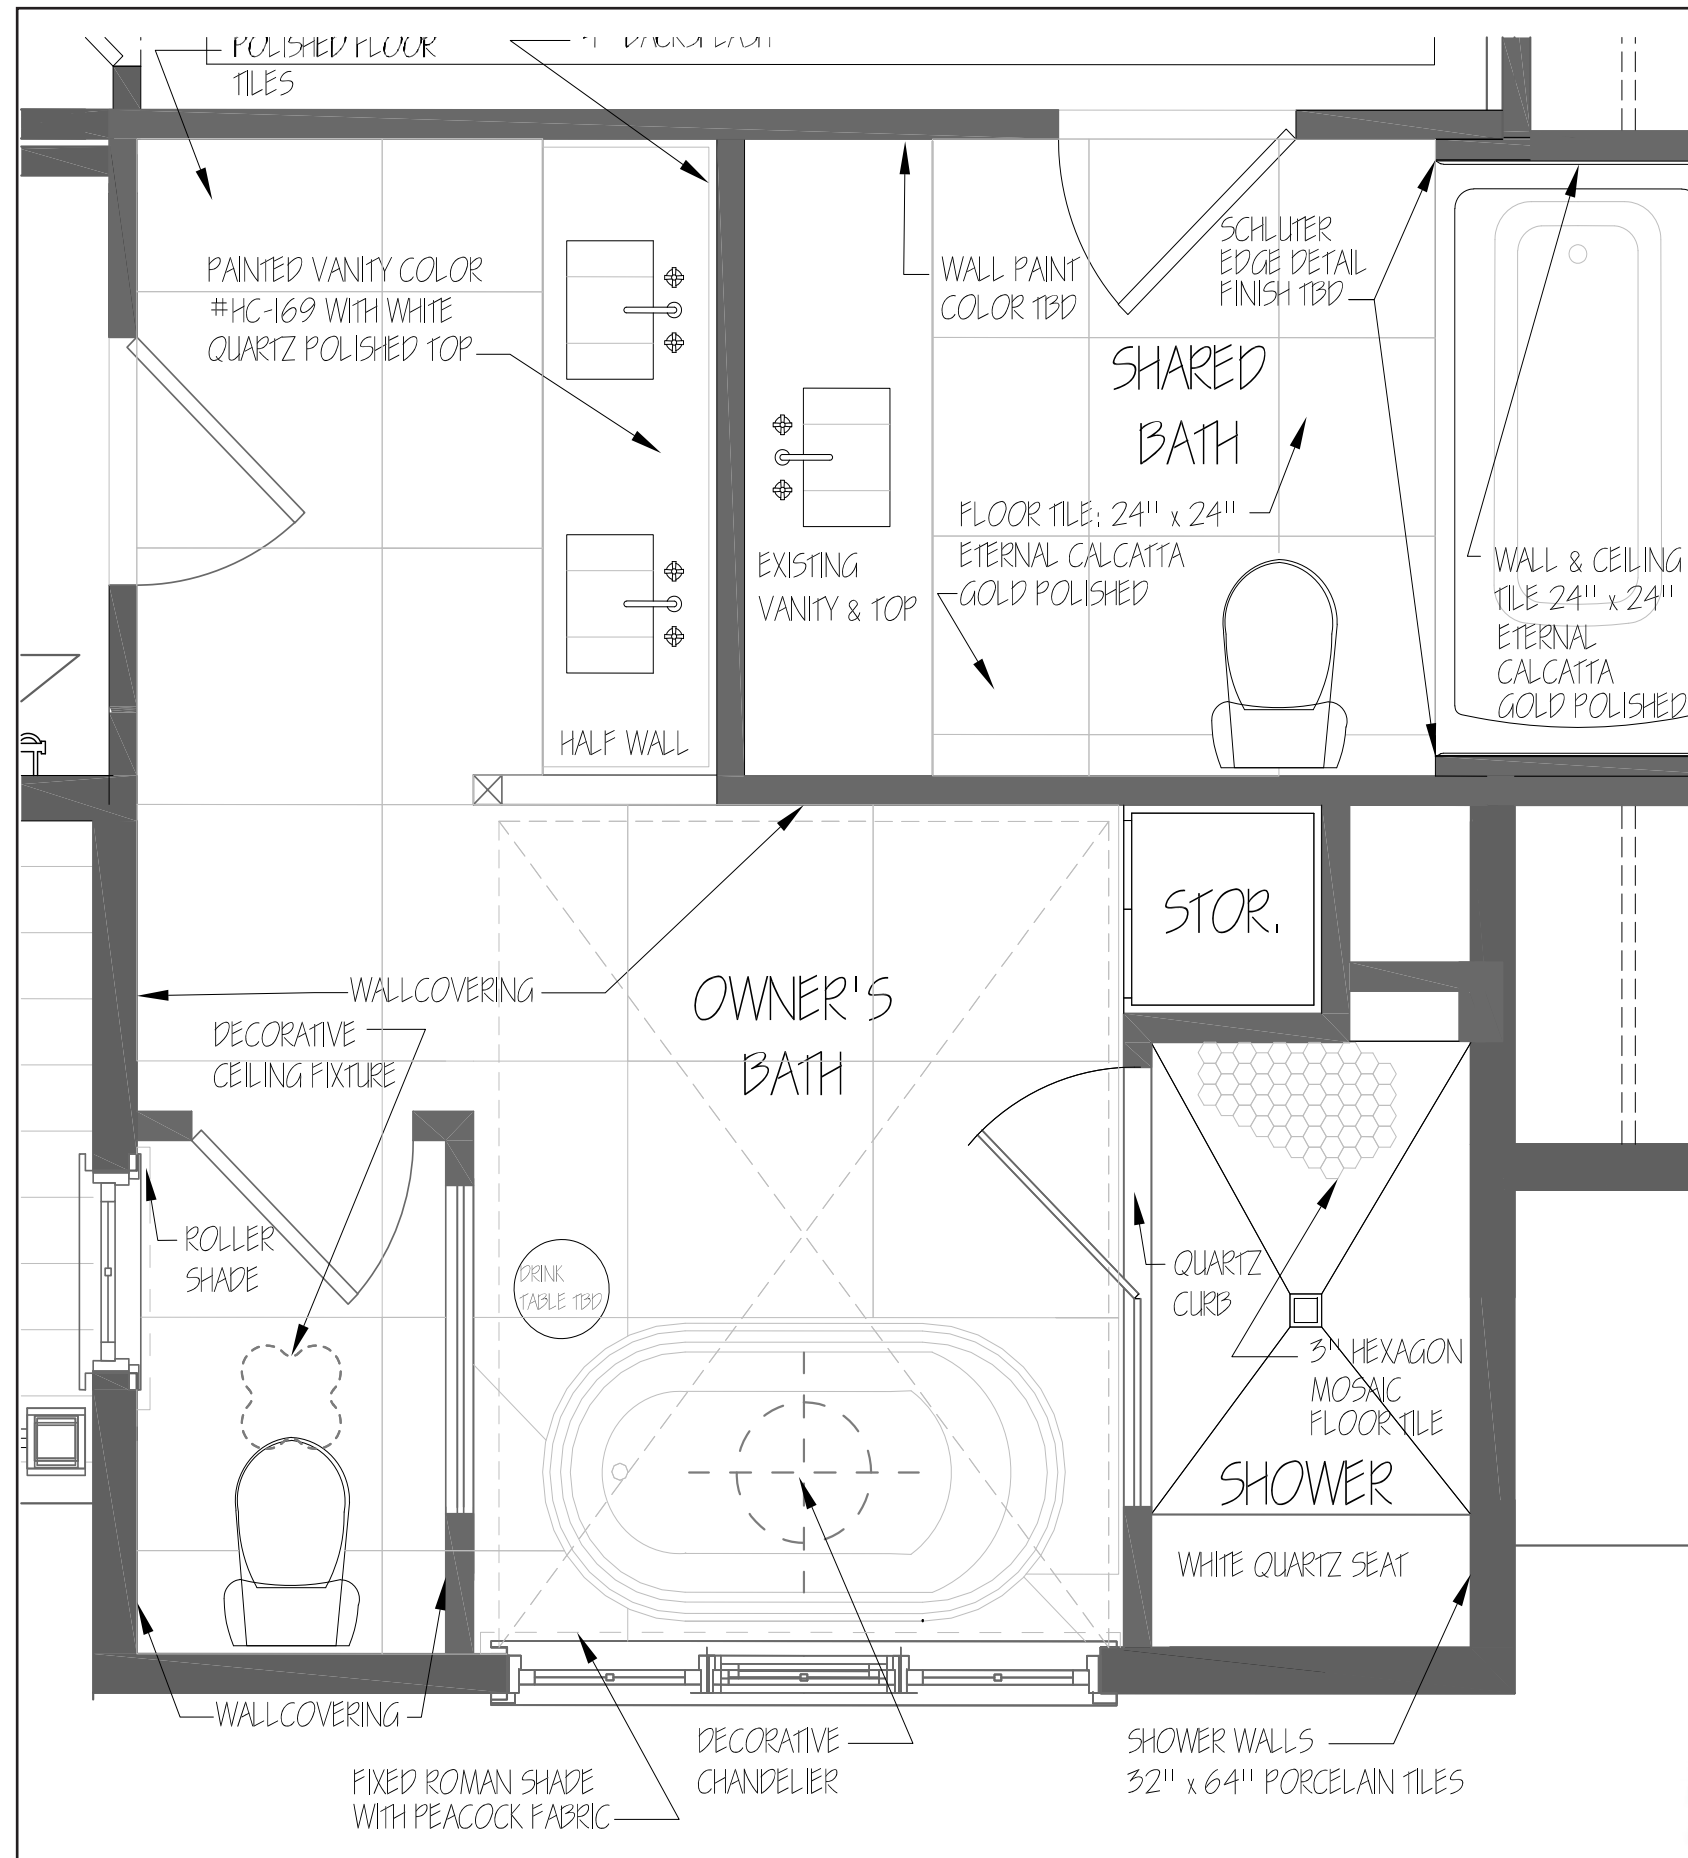

Wallcovering in Toilet Room

Fabric for Roman shades

Wallcovering

31.5" Dia. Decorative Chandelier over Tub

Trim Paint Color #OC-117 Simply white

20" x 36" Medicine Cabinet Qty: 2

Natural woven roller shade

Double Robe Hook quantity 2

Detachable wire basket

Exposed Tub Filler

Freestanding Tub

Polished nickel Faucet Qty: 2

Inspirational Image

Polished nickel Showerhead

3 cm white Quartz Countertop with 4" Backsplash, polished

One piece skirted Toilet

Polished nickel volume control

Polished nickel Thermostatic

Vanity Paint Color # CSP-2017 Wall Street

Undermount Sink Qty: 2

Bathroom Floor, Shower Walls & Ceiling Tiles

3" Hex shower Floor tile

Toilet paper holder

25 1/2" Towel bar

OWNER'S SUITE BATHROOM FINISHES

OWNER'S SUITE FLOOR PLAN

31.5" Dia. Decorative Chandelier over Tub

OWNER'S SUITE BATHROOM ELEVATION

16 " x 2 3/4" WALL MOUNTED SINGLE SCONCE QTY: 2

20" x 36" MEDICINE CABINET QTY: 2