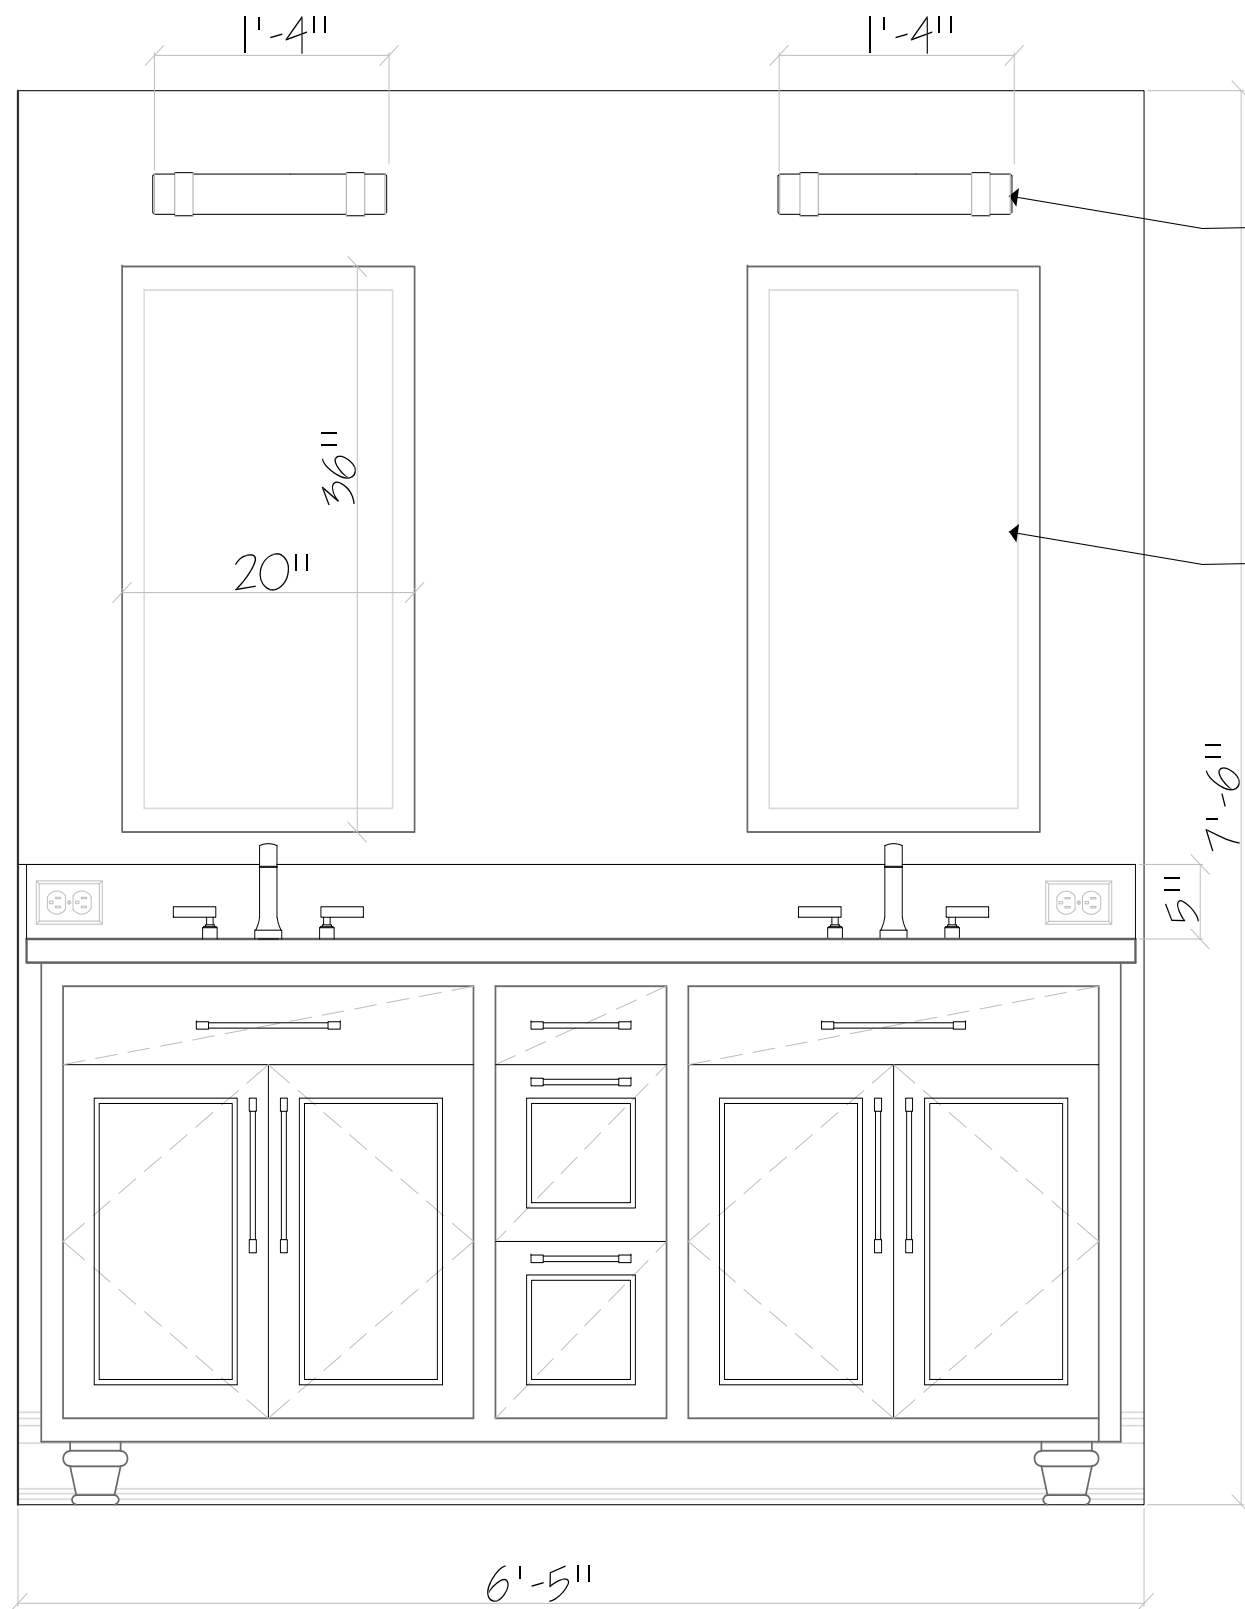

25 1/2" Towel bar

OWNER'S SUITE BATHROOM FINISHES

OWNER'S SUITE FLOOR PLAN

31.5" Dia. Decorative Chandelier over Tub

OWNER'S SUITE BATHROOM ELEVATION

16 " x 2 3/4" WALL MOUNTED SINGLE SCONCE QTY: 2

20" x 36" MEDICINE CABINET QTY: 2