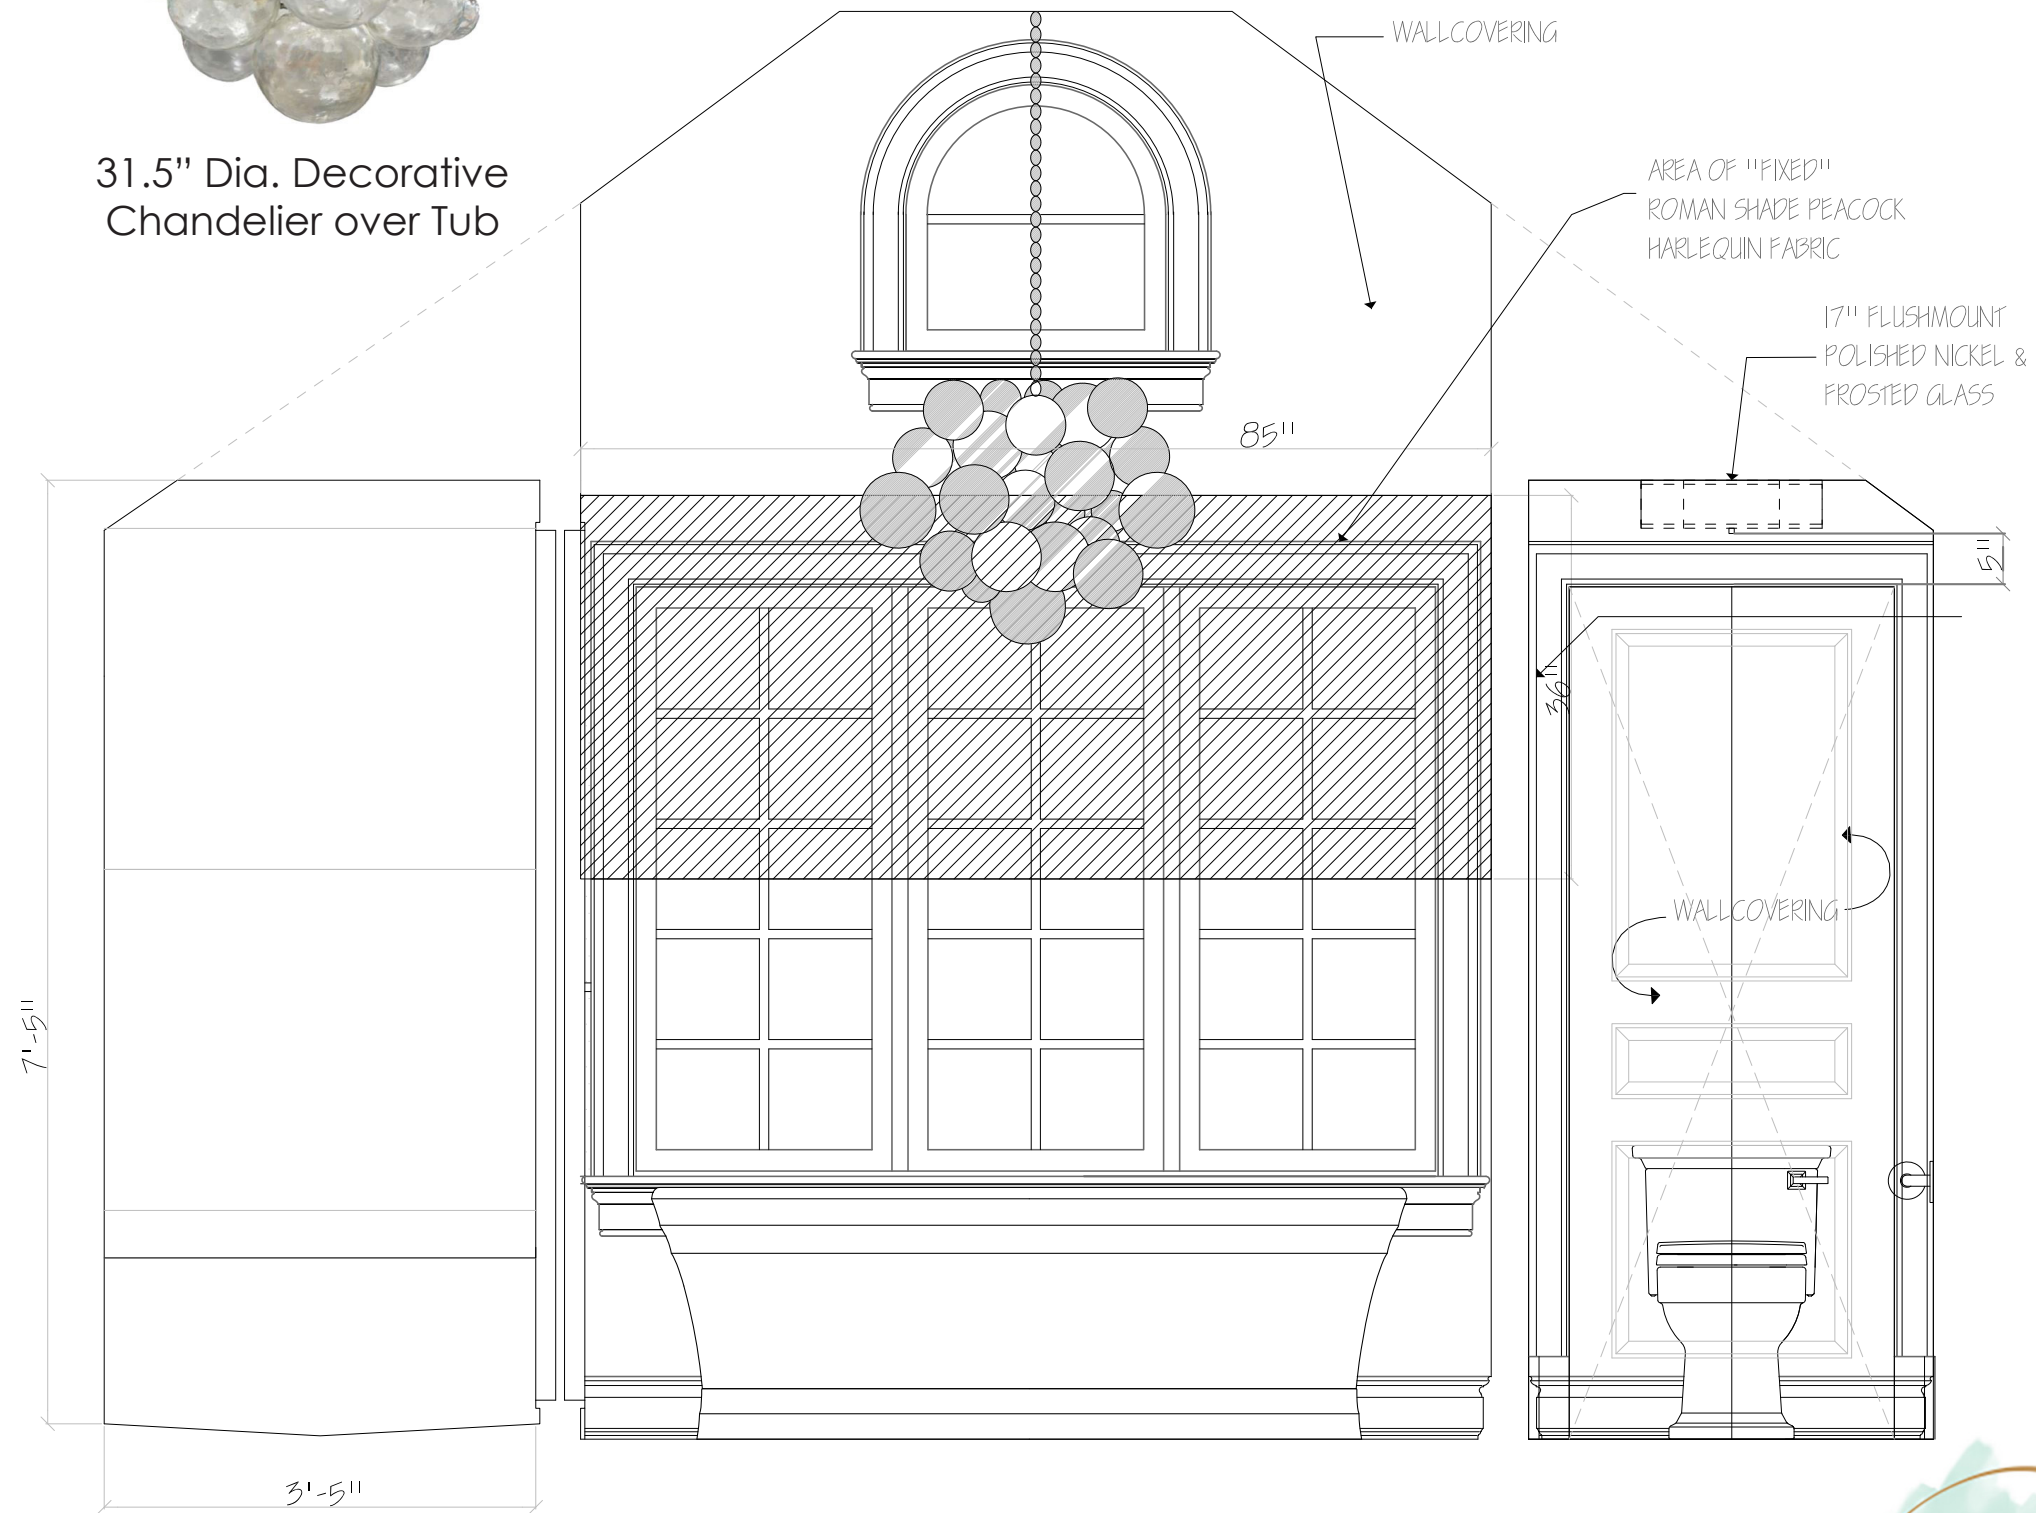

Wallcovering in Toilet Room

Fabric for Roman shades

Wallcovering

31.5" Dia. Decorative Chandelier over Tub

Trim Paint Color #OC-117 Simply white

20" x 36" Medicine Cabinet Qty: 2

Natural woven roller shade

Double Robe Hook quantity 2

Detachable wire basket

Exposed Tub Filler

Freestanding Tub

Polished nickel Faucet Qty: 2

Inspirational Image

Polished nickel Showerhead

3 cm white Quartz Countertop with 4" Backsplash, polished

One piece skirted Toilet

25 1/2" Towel bar

OWNER'S SUITE BATHROOM FINISHES

OWNER'S SUITE FLOOR PLAN

31.5" Dia. Decorative Chandelier over Tub

OWNER'S SUITE BATHROOM ELEVATION

16 " x 2 3/4" WALL MOUNTED SINGLE SCONCE QTY: 2

20" x 36" MEDICINE CABINET QTY: 2